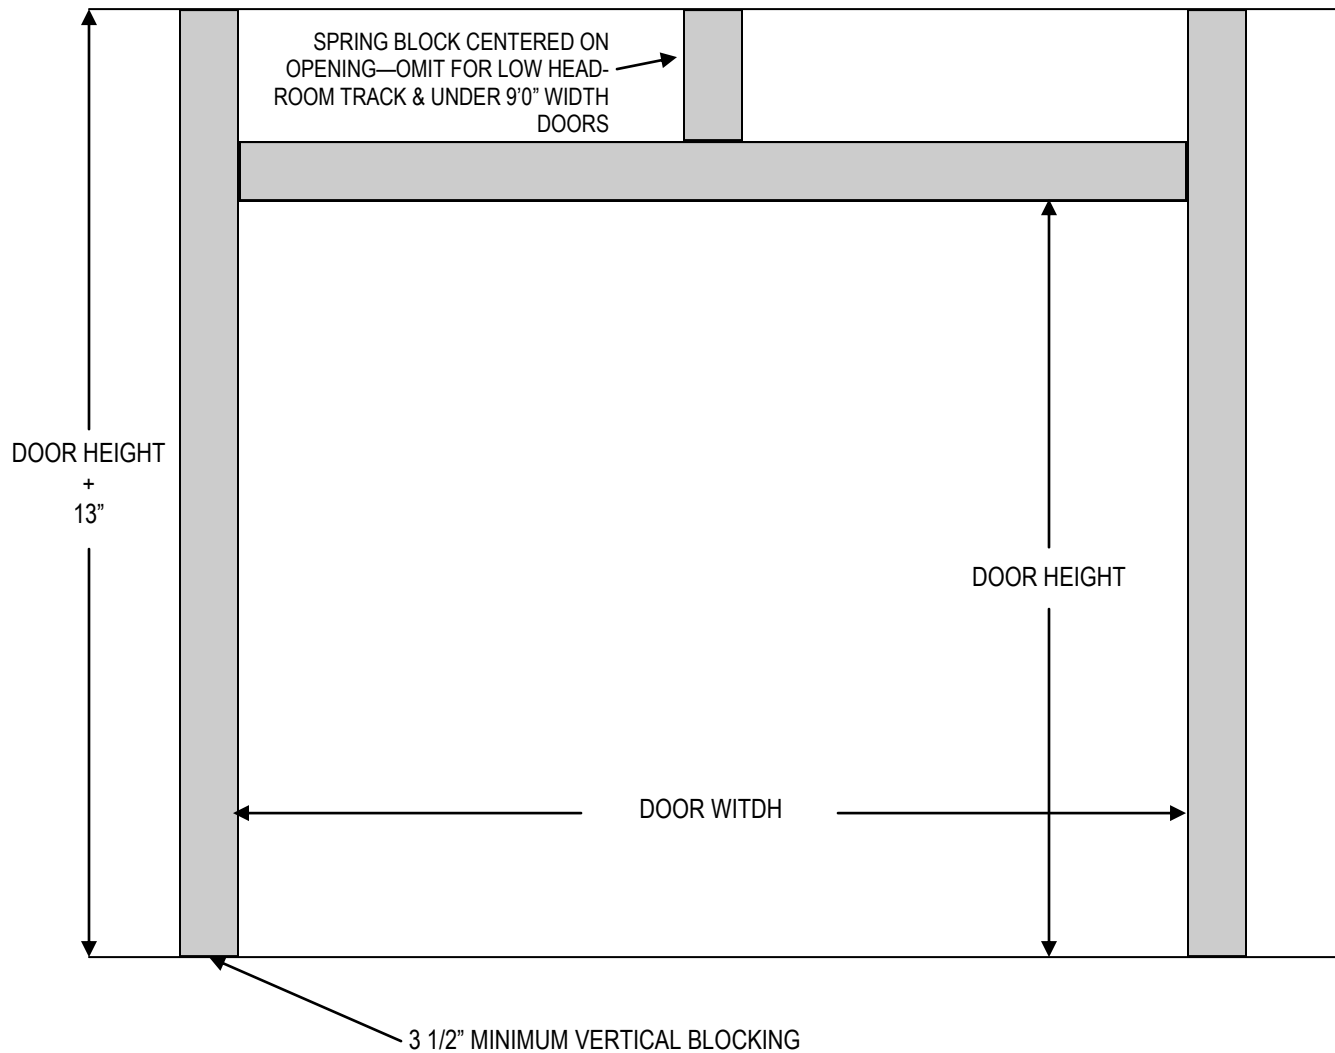

The Genuine. The Original.

Overhead Door Company of Roseburg
1045 NE Alder St.
Roseburg, OR 97470
(800) 492-4802 (541) 673-4802

RESIDENTIAL DOOR FRAMING DETAIL

MINIMUMS:

HEADROOM

- STANDARD LIFT MANUAL—12"
- STANDARD LIFT ELECTRIC—13"
- LOW HEADROOM TORSION FRONT—9"
- LOW HEADROOM TORSION REAR—7 1/2"

SIDEROOM

- STANDARD LIFT—3 1/2" EACH SIDE
- LOW HEADROOM—7" EACH SIDE