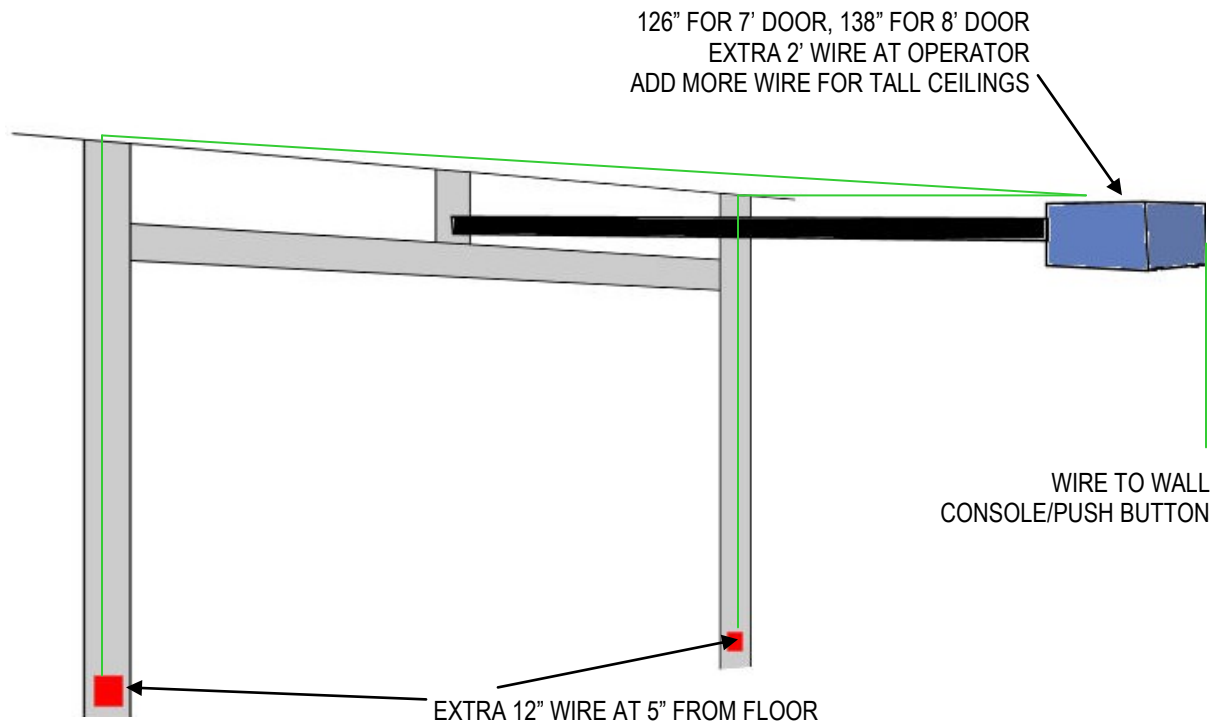

**The Genuine. The Original.**

Overhead Door Company of Roseburg  
1045 NE Alder St.  
Roseburg, OR 97470  
(800) 492-4802 (541) 673-4802

## RESIDENTIAL PHOTOCELL PREWIRING DIAGRAM

### USE 2 CONDUCTOR 22 GAUGE WIRE

Wiring at motor varies with brand and model. Consult installation manual for wiring to motor unit. Top of photocell eye should be located 5"-6" off of ground.