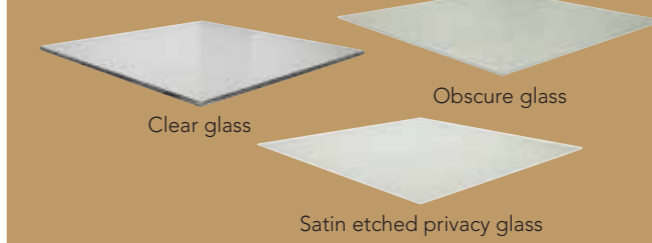

Honduran Mahogany

Red Oak

CHOOSE YOUR DOOR

Windows

Choose a window style to complement your home.

Glass types available

Window design for vertical raised panel doors

Window design for horizontal raised panel doors

Window options*

6 Window

8 Window

12 Window

16 Window

20 Window

*Available in vertical styling only

Optional hardware