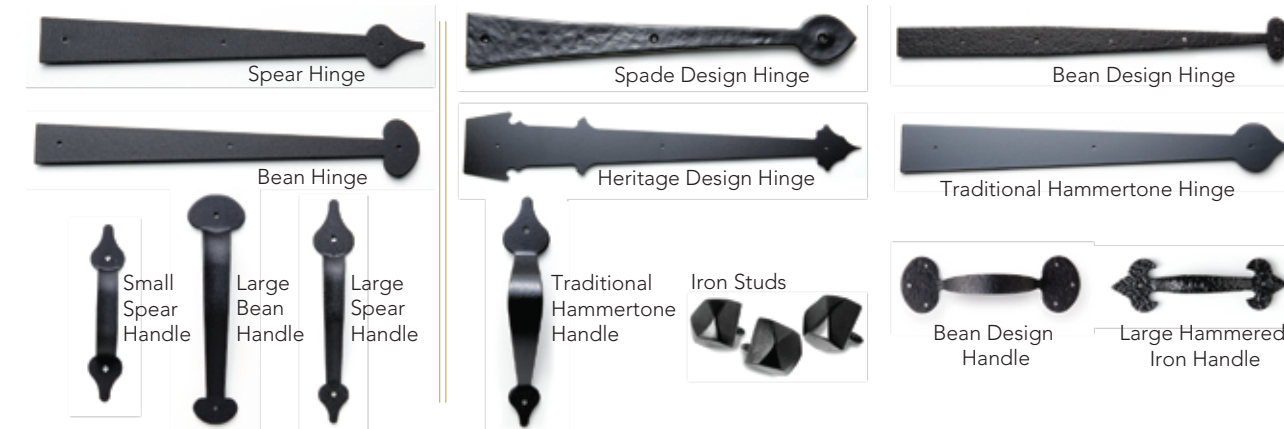

Honduran Mahogany

Red Oak

CHOOSE YOUR DOOR

Windows

Choose a window style to complement your home.

Glass types available

Window design for vertical raised panel doors

Window design for horizontal raised panel doors

Window options*

*Available in vertical styling only

Optional hardware

Complementing hardware is a great finishing touch on any door. Value Premium

CHOOSE YOUR OPENER

Be sure to ask about our complete line of garage door openers. Your Overhead Door Ribbon Distributor will help you choose the opener that best suits your specifications and preferences.